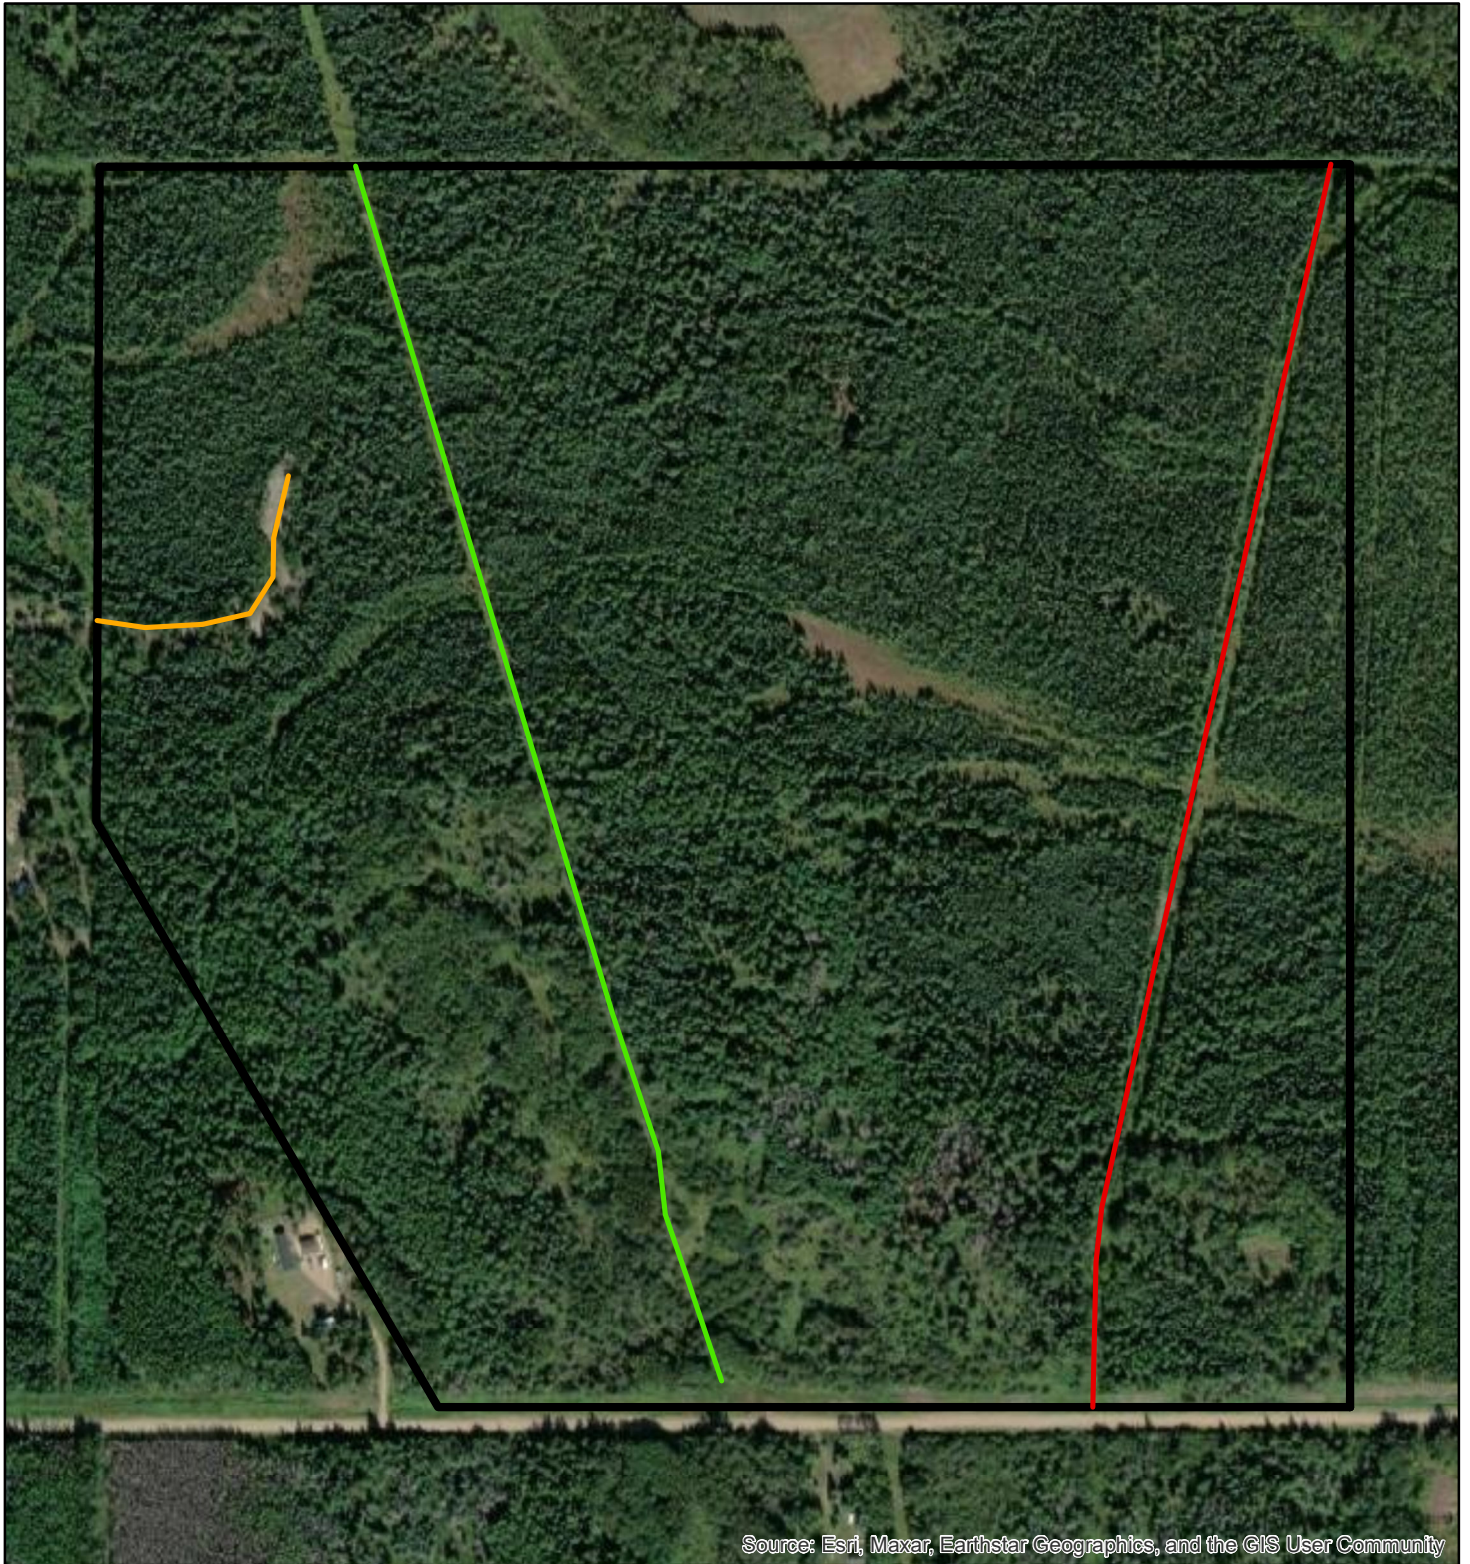

Sundew Conservation Land Trails

Source: Esri, Maxar, Earthstar Geographics, and the GIS User Community

Legend

-  Boundary
-  Pipeline
-  Trail
-  Cutline

0 125 250 500 Meters