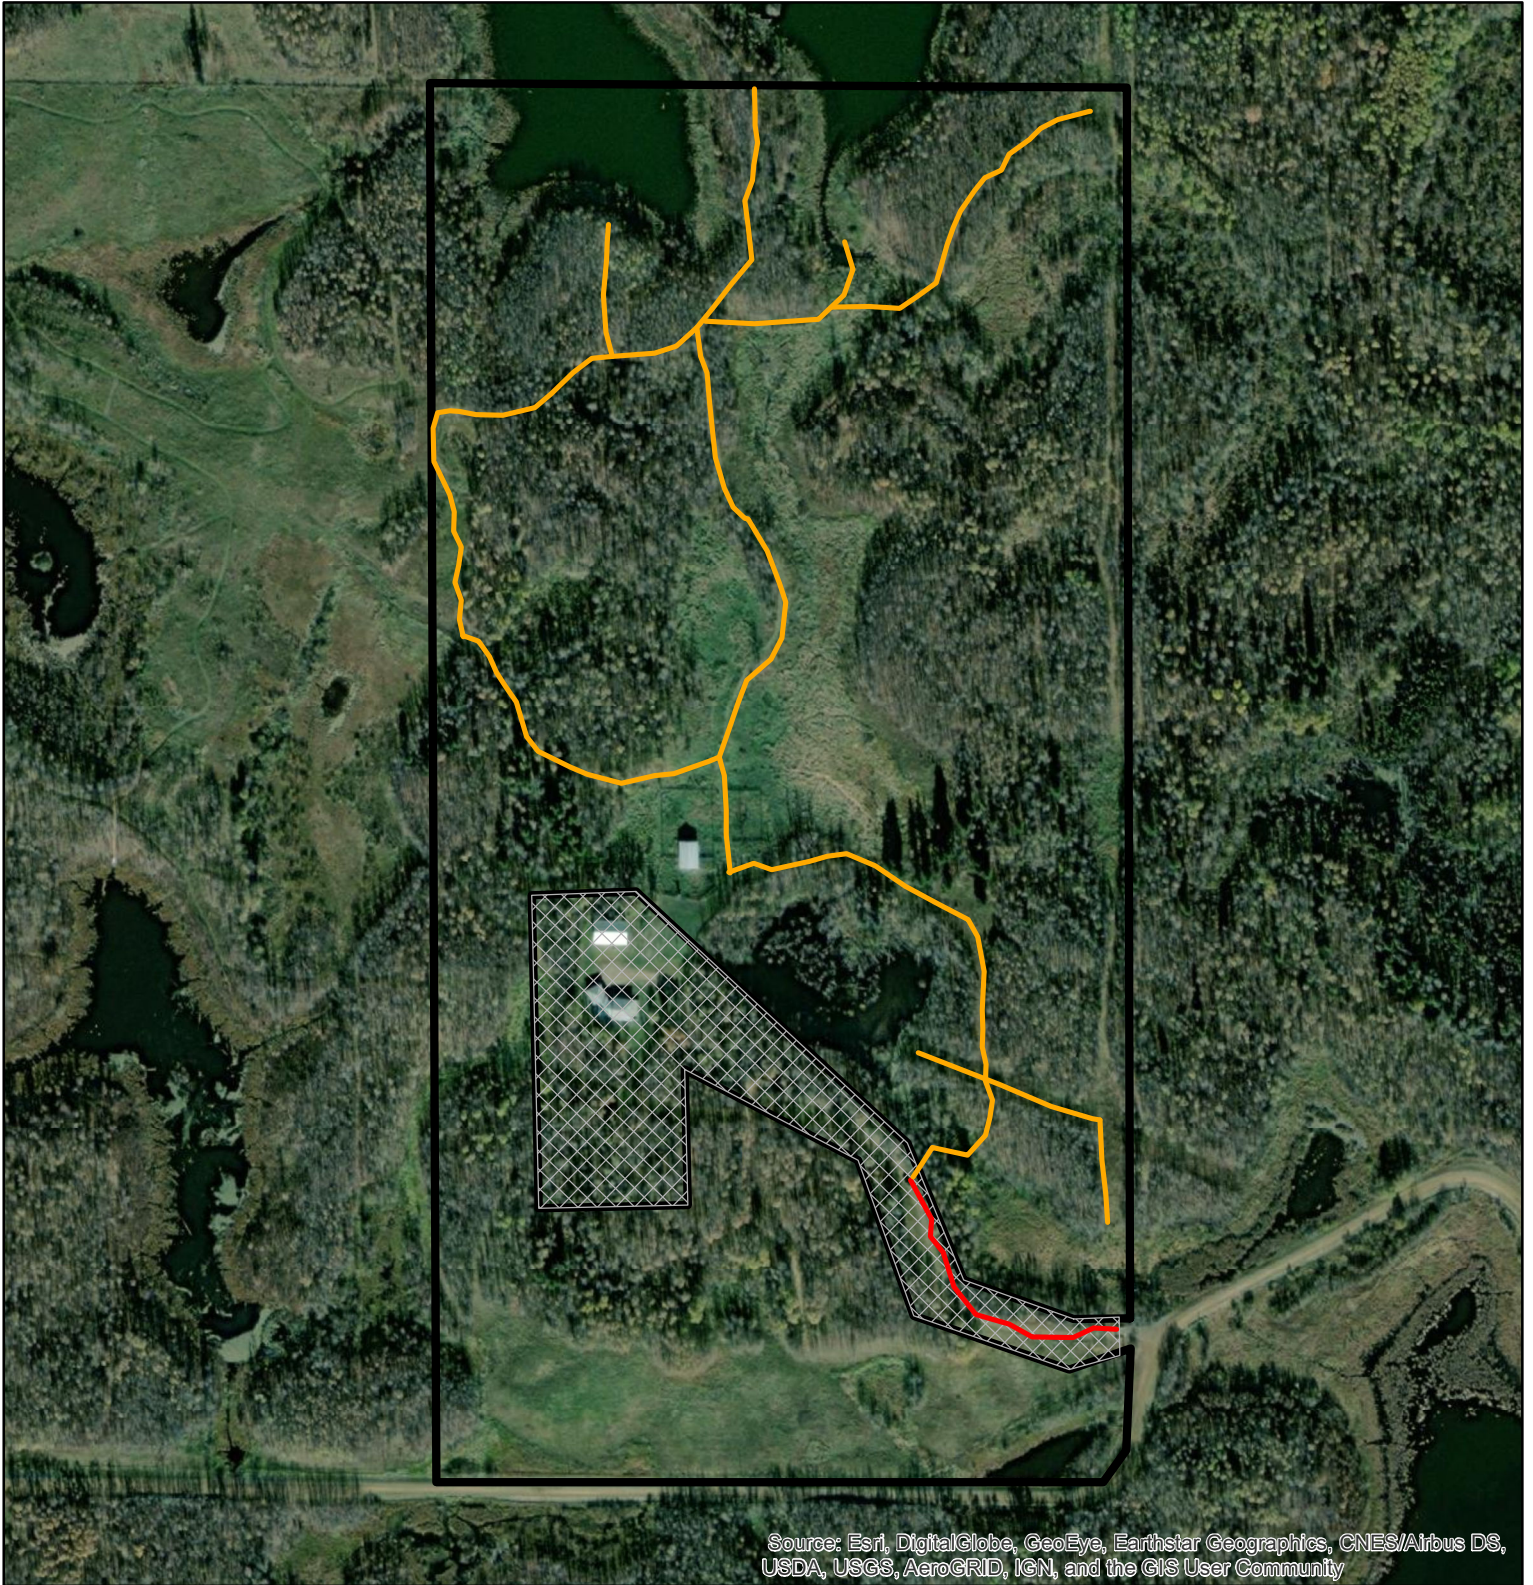

Smith Blackburn Homestead Trails

Source: Esri, DigitalGlobe, GeoEye, Earthstar Geographics, CNES/Airbus DS, USDA, USGS, AeroGRID, IGN, and the GIS User Community

Legend

- ★ Access Point
- Trail
- Trail on Private Land

- ▨ Private Land
- ▭ Boundary